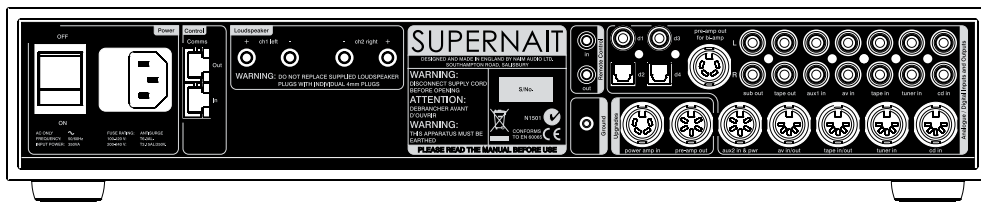

SUPERNAIT specifications

Inputs:	11 (six analogue, five digital)
Analogue Input Sensitivities:	75mV, 47kΩ
Overload Margins:	40dB (all inputs all audio frequencies)
Digital Inputs:	S/PDIF up to 24 bit/96kHz
Preamp Output Level:	0.775V, <50Ω
Tape Output Level:	75mV, 600Ω
Power Output:	Continuous 80 Watts per channel into 8Ω
Auxiliary Power Outputs:	For Naim phono stage
Quiescent Consumption:	10VA
Dimensions (H x W x D):	87 x 432 x 314mm
Mains Supply:	100-120V or 220-240V, 50/60Hz